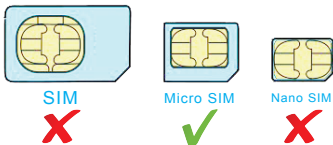

NOTICE

- ① A Micro SIM Card needed , do not support CDMA2000 ;

- ② GPRS & Call ID of Sim Card must be opened ;
Traffic, SMS, Calls and other SIM card service fee charged by operators;
- ③ Positioning / Remote Power off / Remote command function rely on the network of base station. Device may not work well if the network signal is not very good;
- ④ Product should stay away from fire, high temperature, heat and other extreme environments;
- ⑤ Product should not be soaked or rinsed in water;

INTRODUCTION

- **Power button** : Press >3s to power on (No power off button, use app to power off)
- **Answer/Hang up/Refuse** : If there is an incoming call from guardian number which can be set at app(Call form non-guardian will be rejected), short press to get through and long press to reject, It will get through automatically in 40s if no answer. Short press to hang up if get through already.
- **SOS** : Press >3s to call guardian number and send SOS alarm to web platform and APP.

GPS/WiFi (Satellite/WiFi signal,Blue)
Quick flash: Searching for GPS
Satellite/WiFi signals (Not positioned);
Slow flash: Found GPS/WiFi signals ;
(Positioned by GPS/WiFi)
Blue LED Long light after charging.