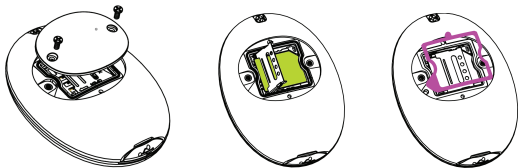

1 *Check Accessory, Insert SIM, Charge & Boot*

- Complete Accessories include charger, USB cable, silicone sets, manual, lanyard, screwdriver, screws.
- Open **Rear Cover**, insert Micro SIM card.

- Do not move **Seal cushion**, tighten screws on **Rear Cover**.
- Connect USB charger, Automatic boot, blue LED always on after fully charged.