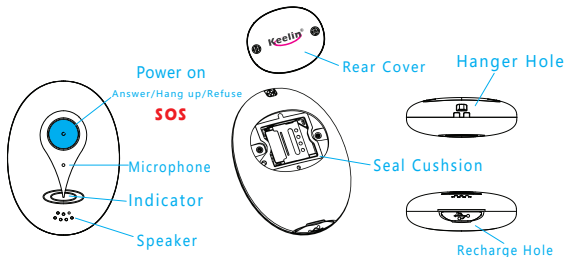

INTRODUCTION

- **Power button** : Press >3s to power on (No power off button, use app to power off)
- **Answer/Hang up/Refuse** : If there is an incoming call from guardian number which can be set at app(Call form non-guardian will be rejected), short press to get through and long press to reject, It will get through automatically in 40s if no answer. Short press to hang up if get through already.
- **SOS** : Press >3s to call guardian number and send SOS alarm to web platform and APP.

1 *Check Accessory, Insert SIM, Charge & Boot*

- Complete Accessories include charger, USB cable, silicone sets, manual, lanyard, screwdriver, screws.
- Open **Rear Cover**, insert Micro SIM card.

- Do not move **Seal cushion**, tighten screws on **Rear Cover**.
- Connect USB charger, Automatic boot, blue LED always on after fully charged.